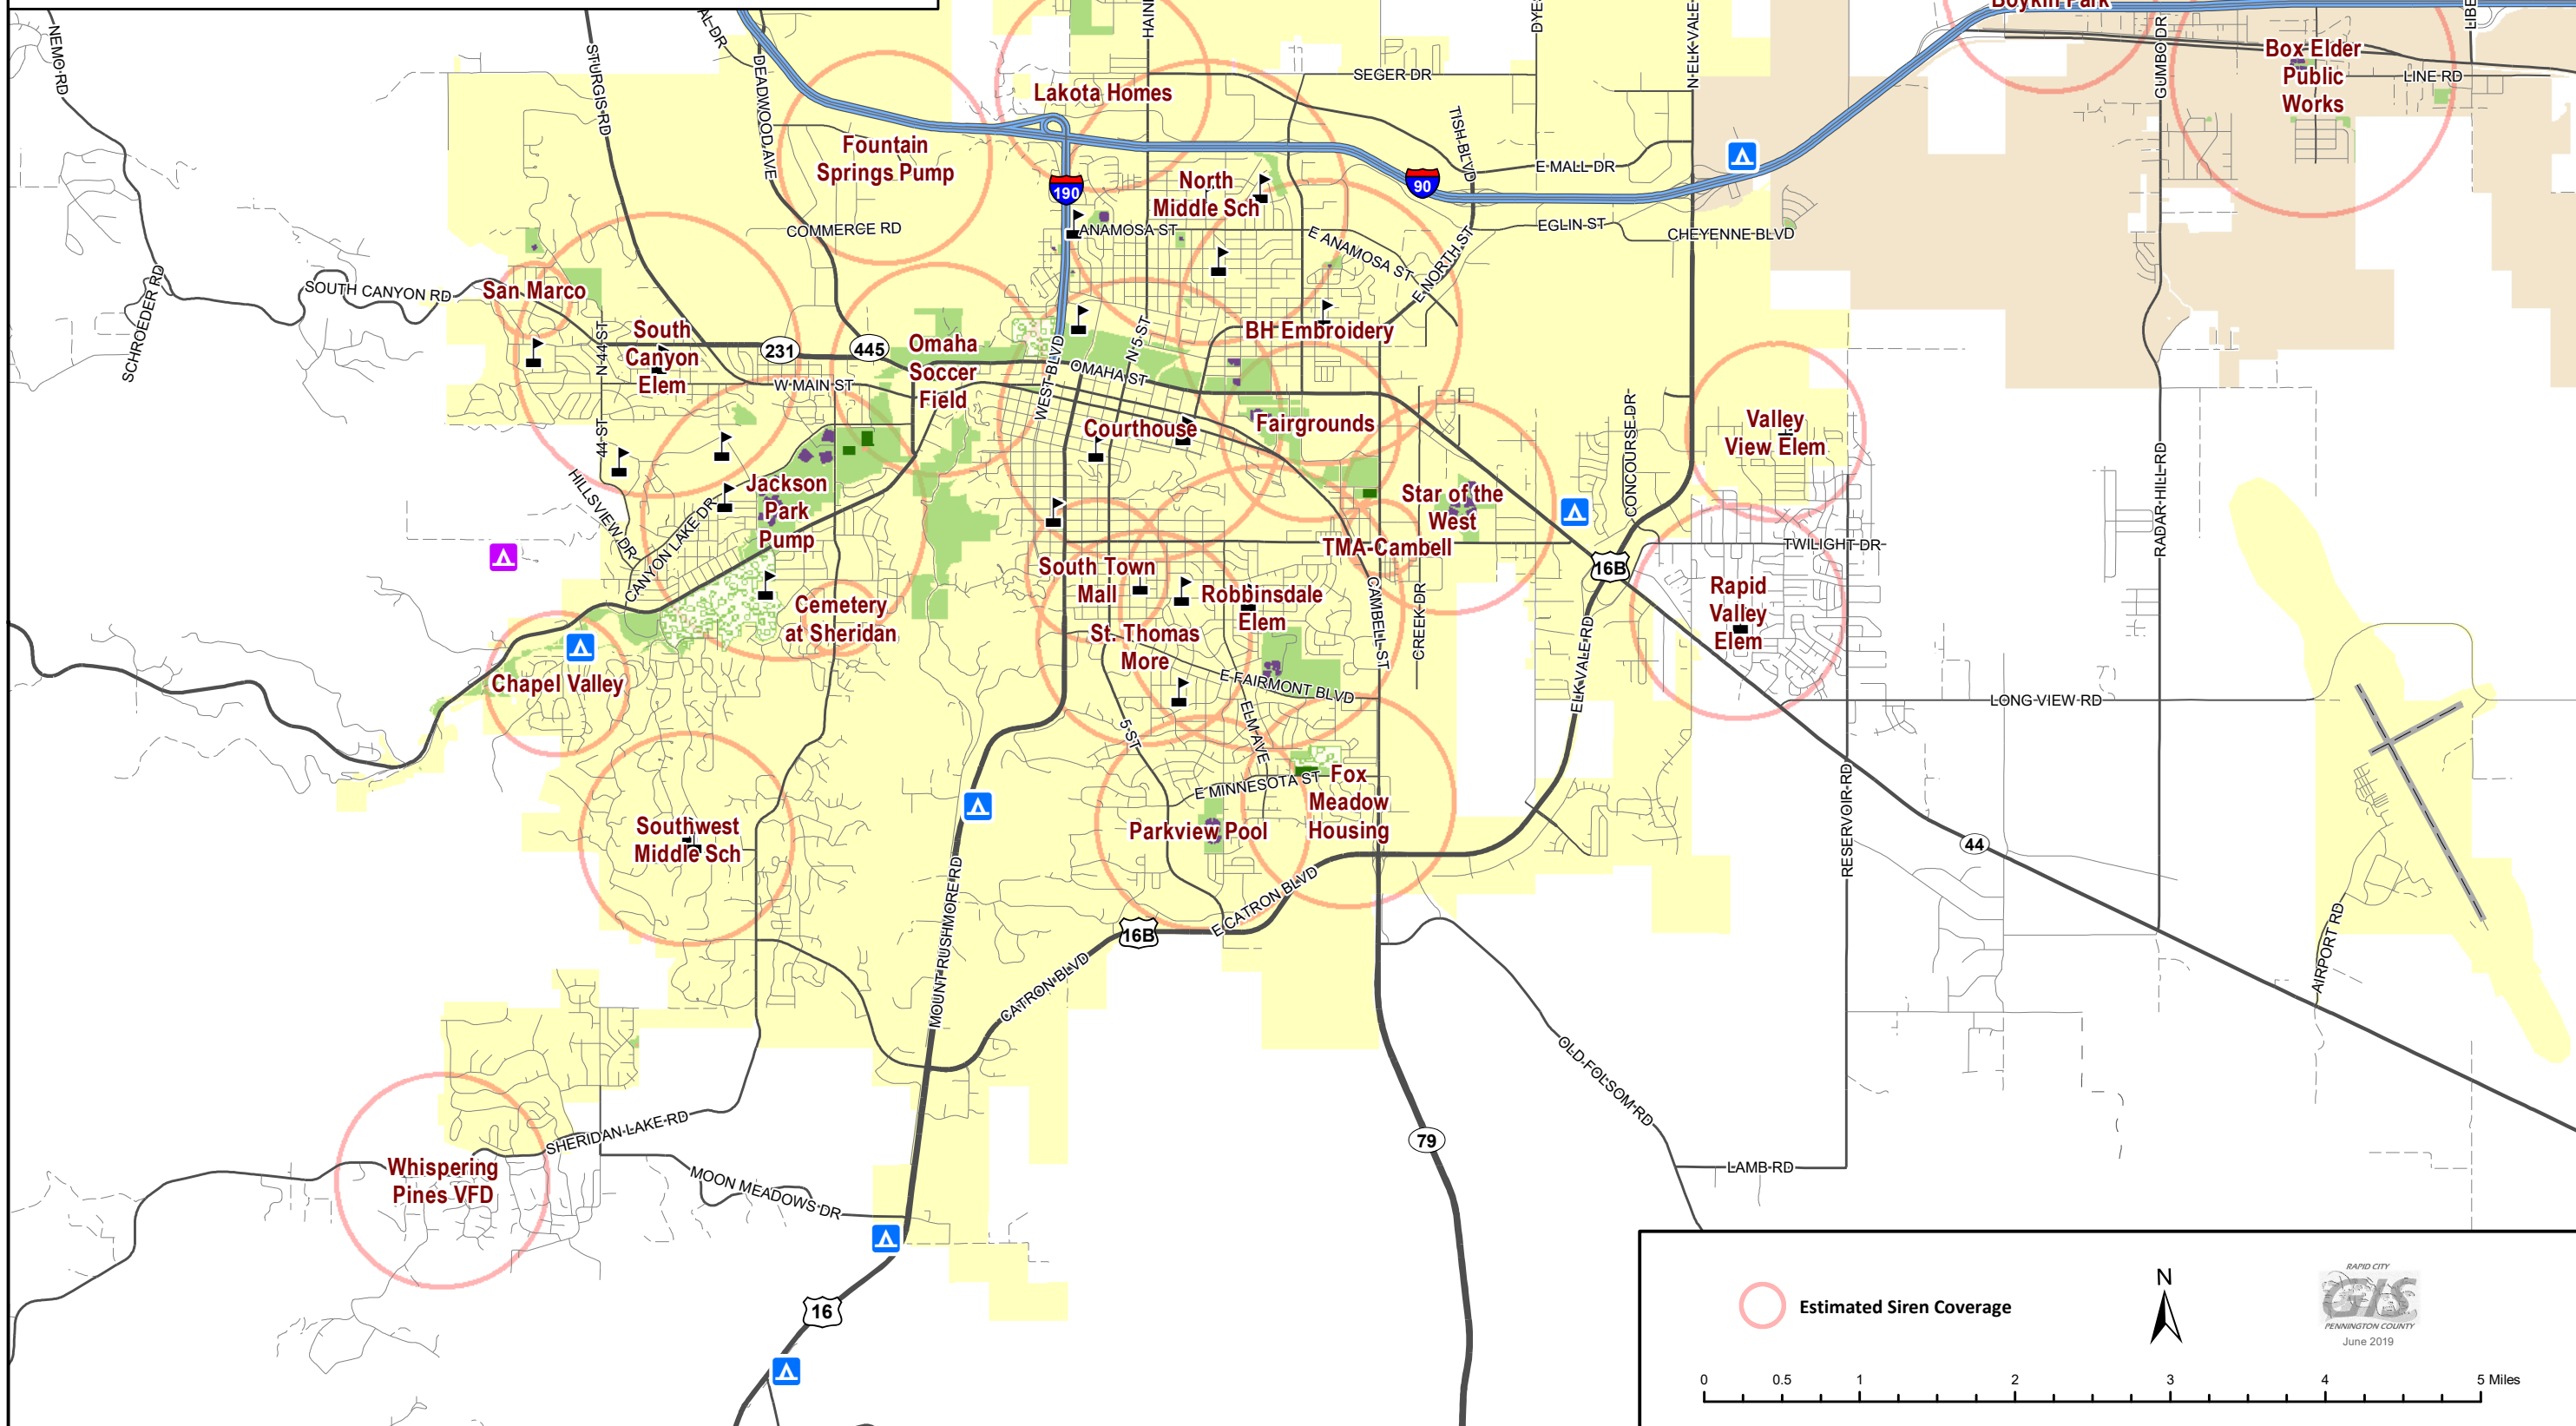

Pennington County Emergency Management  
**Warning Siren Locations with Estimated Coverage**

Rapid City & Box Elder

Estimated Siren Coverage

RAPID CITY  
 GIS  
 PENNINGTON COUNTY  
 June 2019