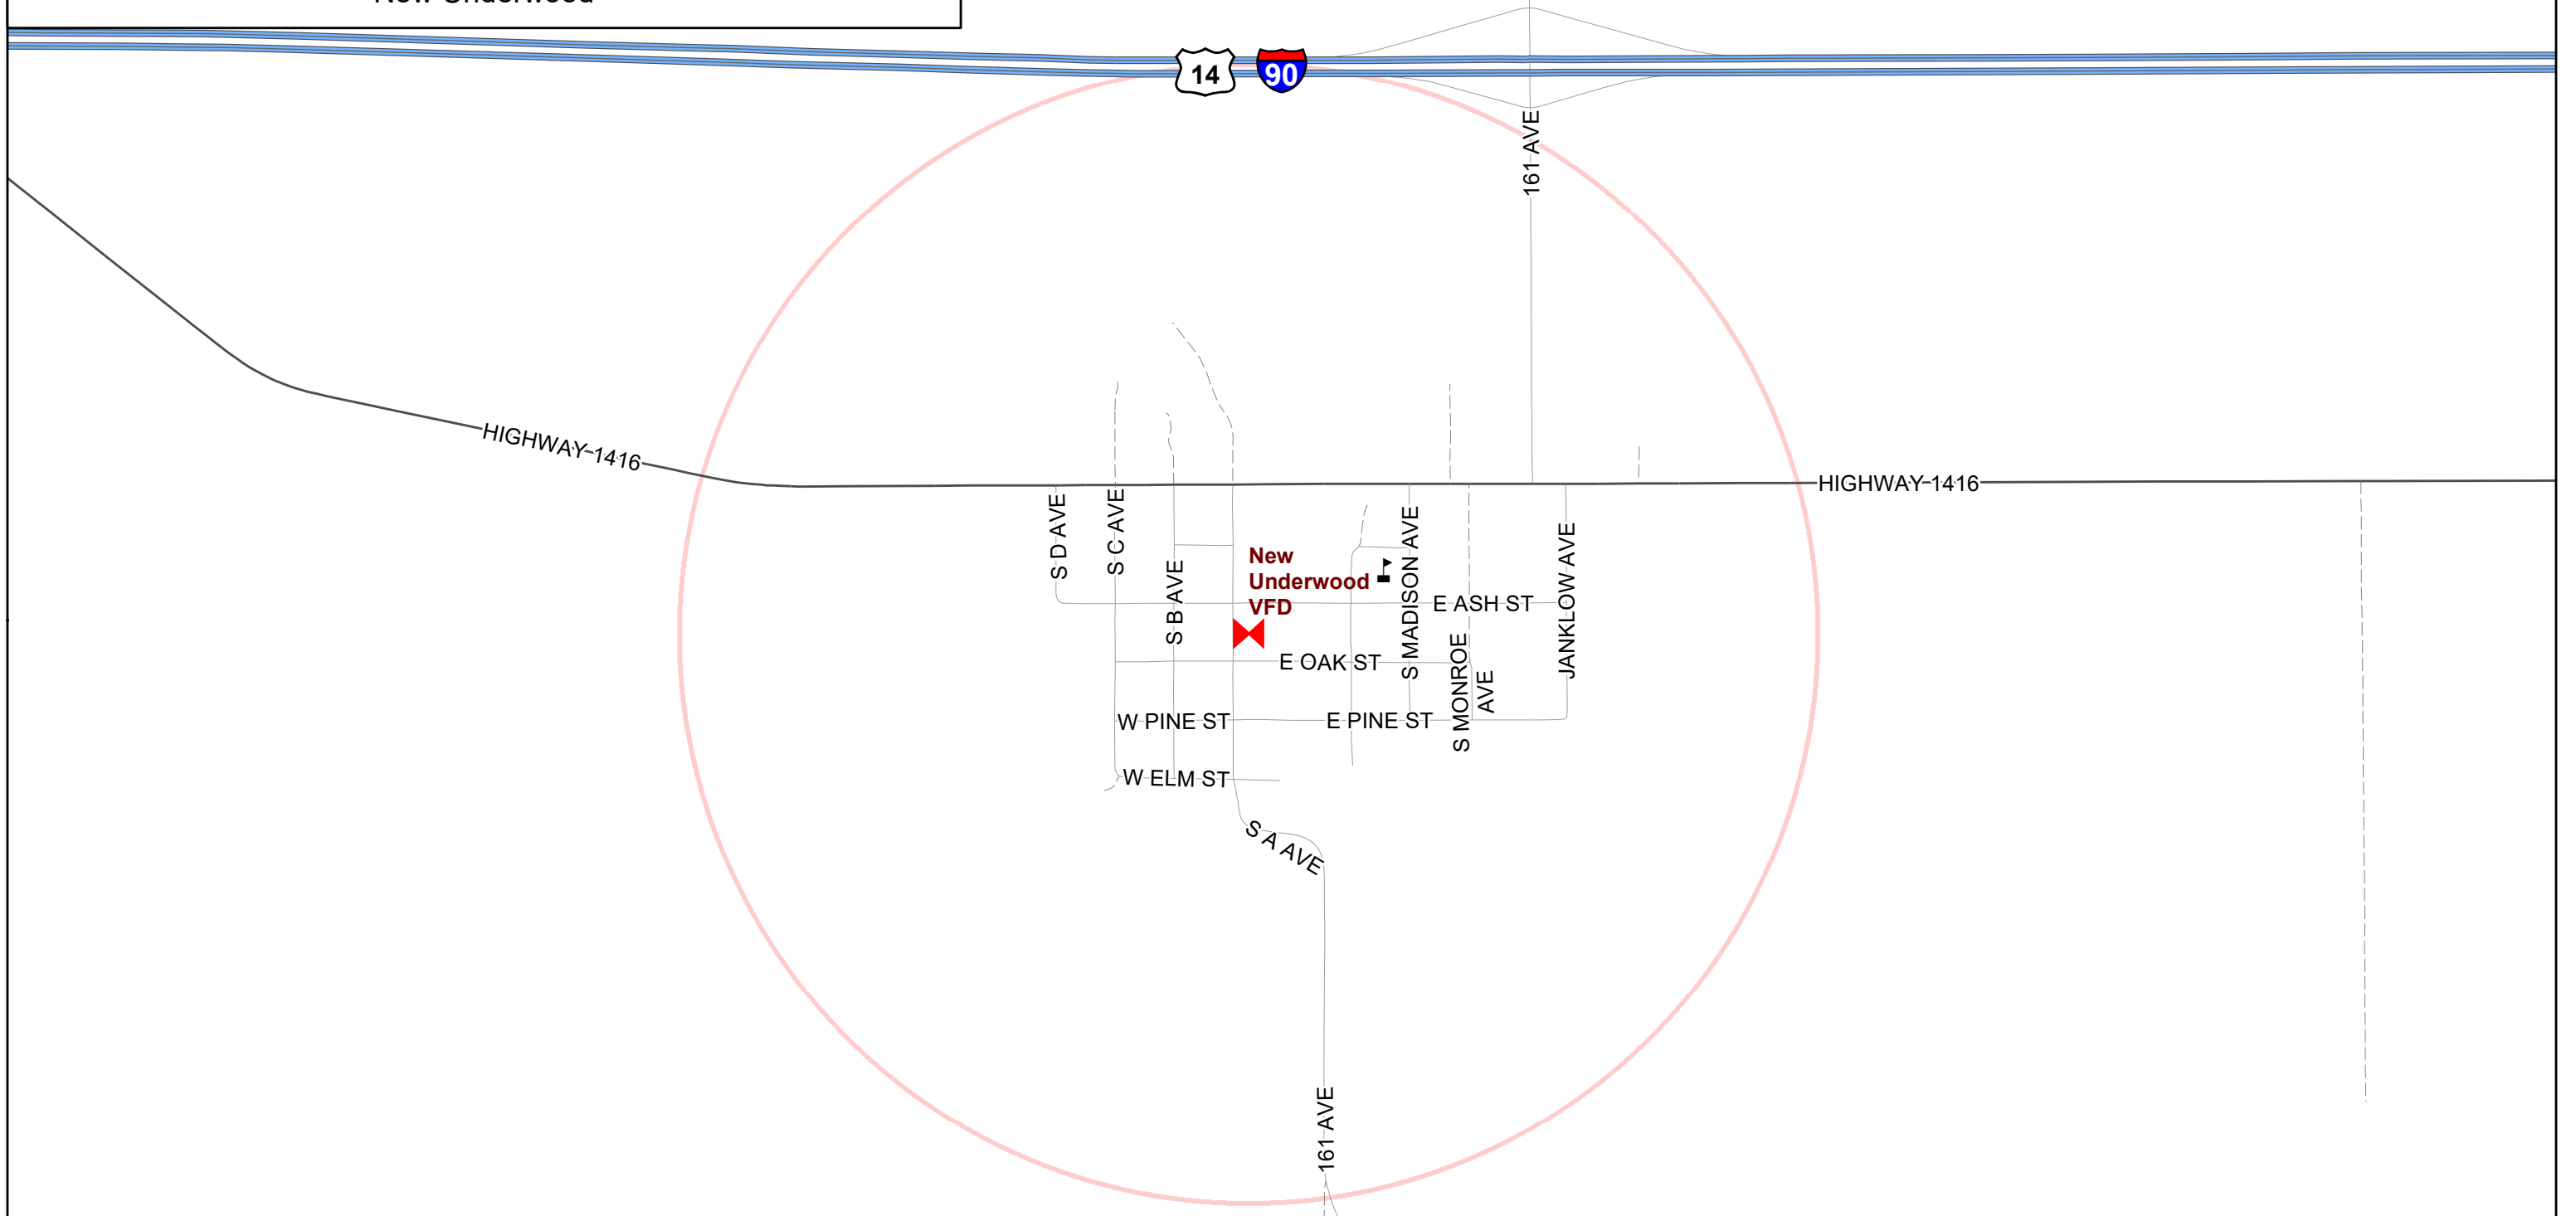

Pennington County Emergency Management

Warning Siren Locations with Estimated Coverage

~
New Underwood

Estimated Siren Coverage

School

N

0 0.1 0.2 0.4 0.6 0.8 1 Miles

RAPID CITY
PENNINGTON COUNTY
GIS
PENNINGTON COUNTY
June 2019