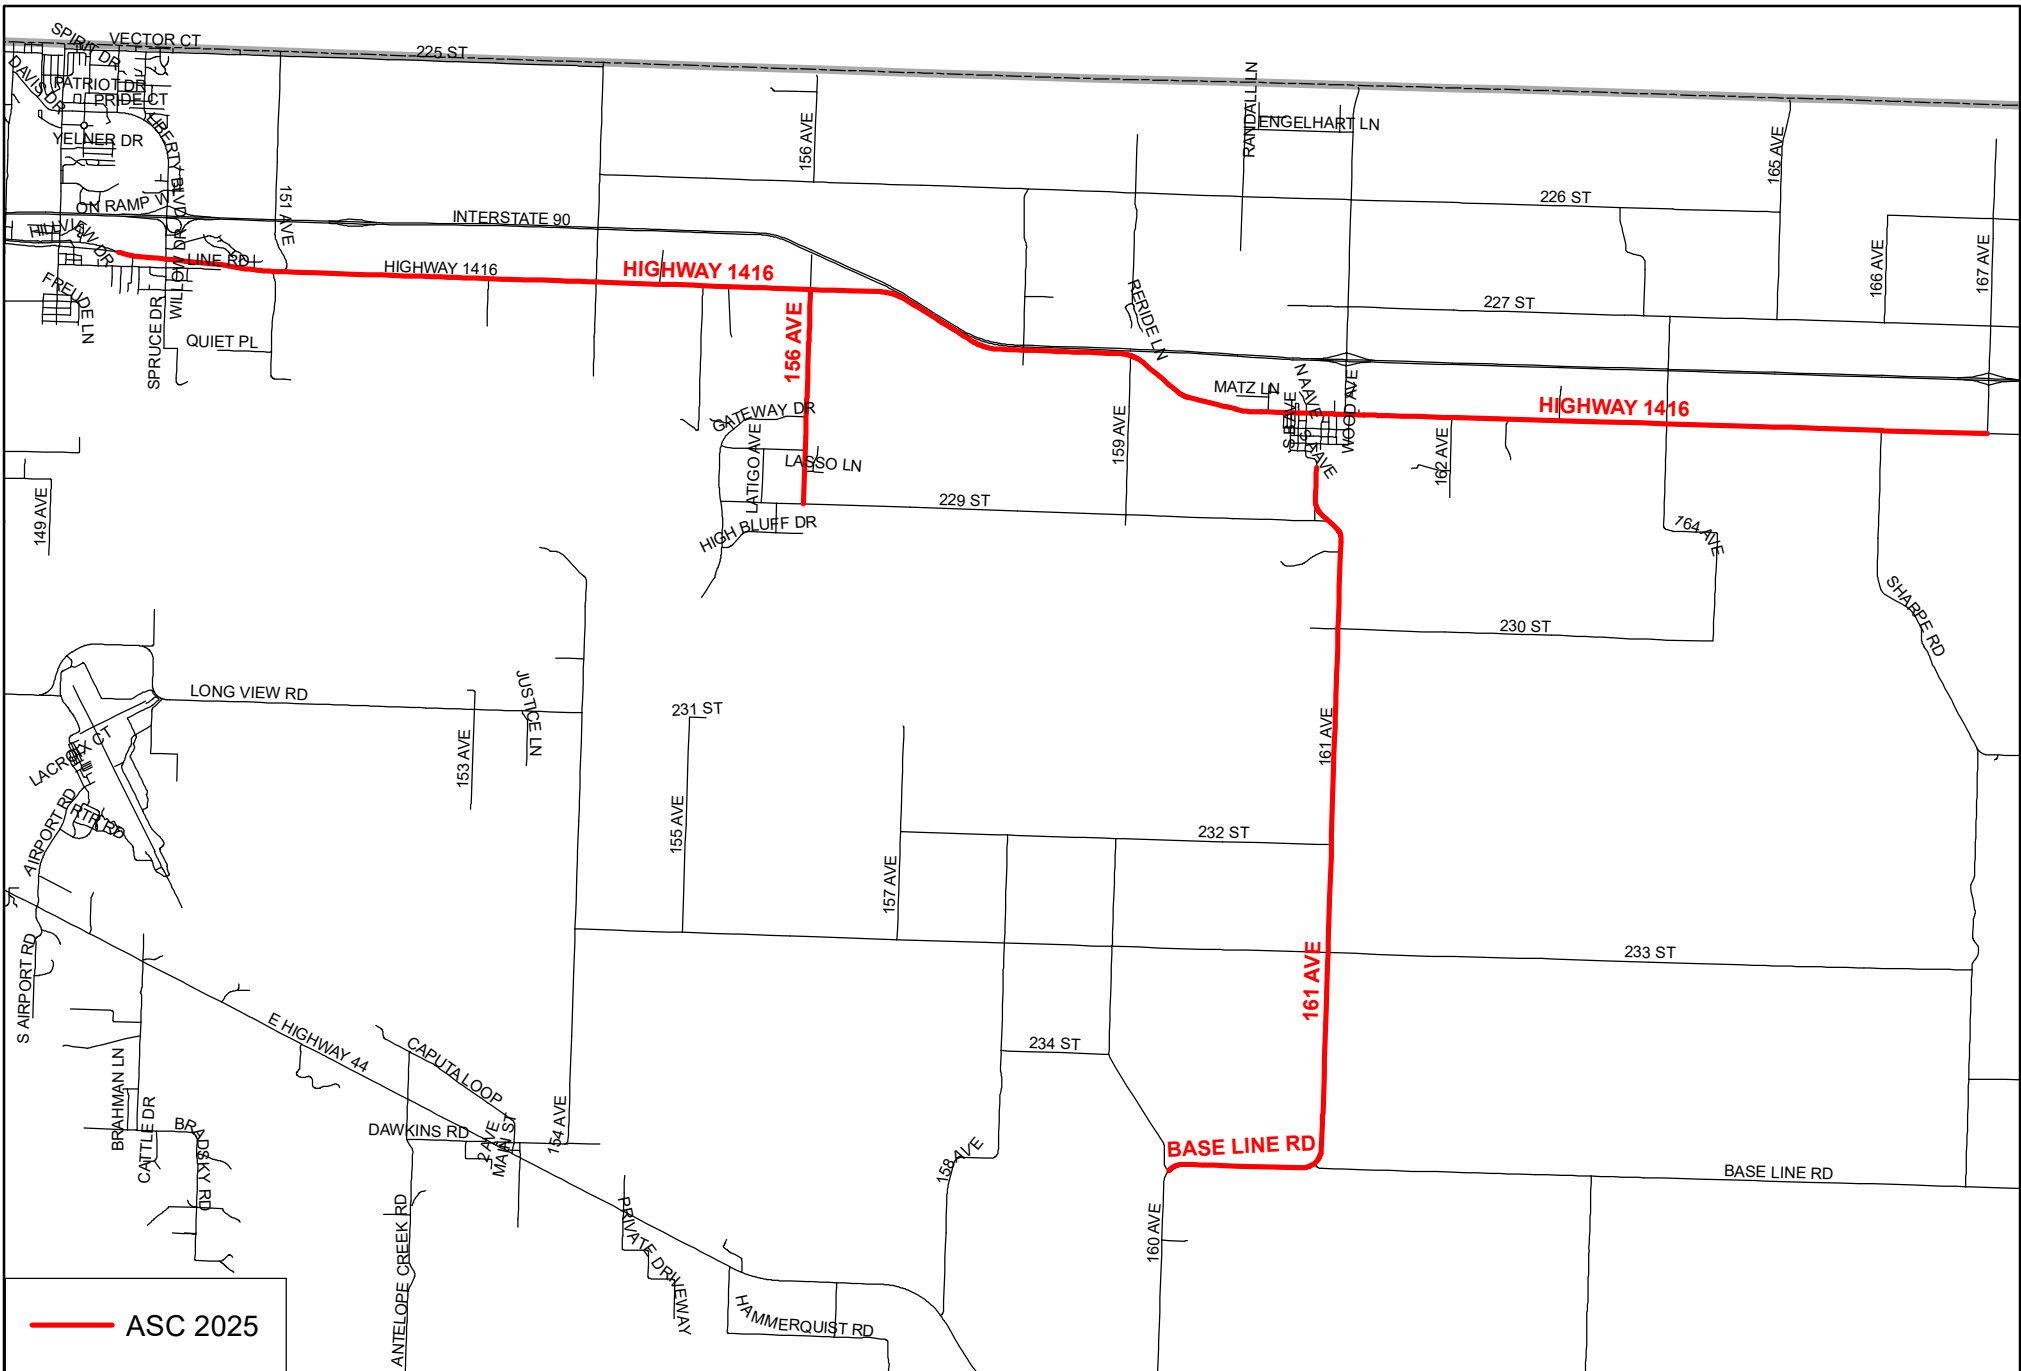

— ASC 2025

PENNINGTON COUNTY HIGHWAY DEPT.  
3601 CAMBELL STREET  
RAPID CITY, SD 57701  
(605) 394-2166

*ASC 2025 (All Areas)*

DRAWN BY: ER

2/18/2025

SCALE: 1in = 11.28 mi

PENNINGTON COUNTY HIGHWAY DEPT.  
 3601 CAMBELL STREET  
 RAPID CITY, SD 57701  
 (605) 394-2166

*ASC 2025 (Area 1)*

DRAWN BY: ER                      2/18/2025                      SCALE: 1in = 2 mi

PENNINGTON COUNTY HIGHWAY DEPT.  
 3601 CAMBELL STREET  
 RAPID CITY, SD 57701  
 (605) 394-2166

ASC 2025 (Area 2)

DRAWN BY: ER 2/11/2025

SCALE: 1 in = 0.5 mi

 ASC 2025

PENNINGTON COUNTY HIGHWAY DEPT.  
 3601 CAMBELL STREET  
 RAPID CITY, SD 57701  
 (605) 394-2166

*ASC 2025 (Area 3)*

DRAWN BY: ER

2/11/2025

SCALE: 1in = 1.79 mi

— ASC 2025

PENNINGTON COUNTY HIGHWAY DEPT.  
 3601 CAMBELL STREET  
 RAPID CITY, SD 57701  
 (605) 394-2166

*ASC 2025 (Area 4)*

DRAWN BY: ER

2/11/2025

SCALE: 1in = 1.04 mi