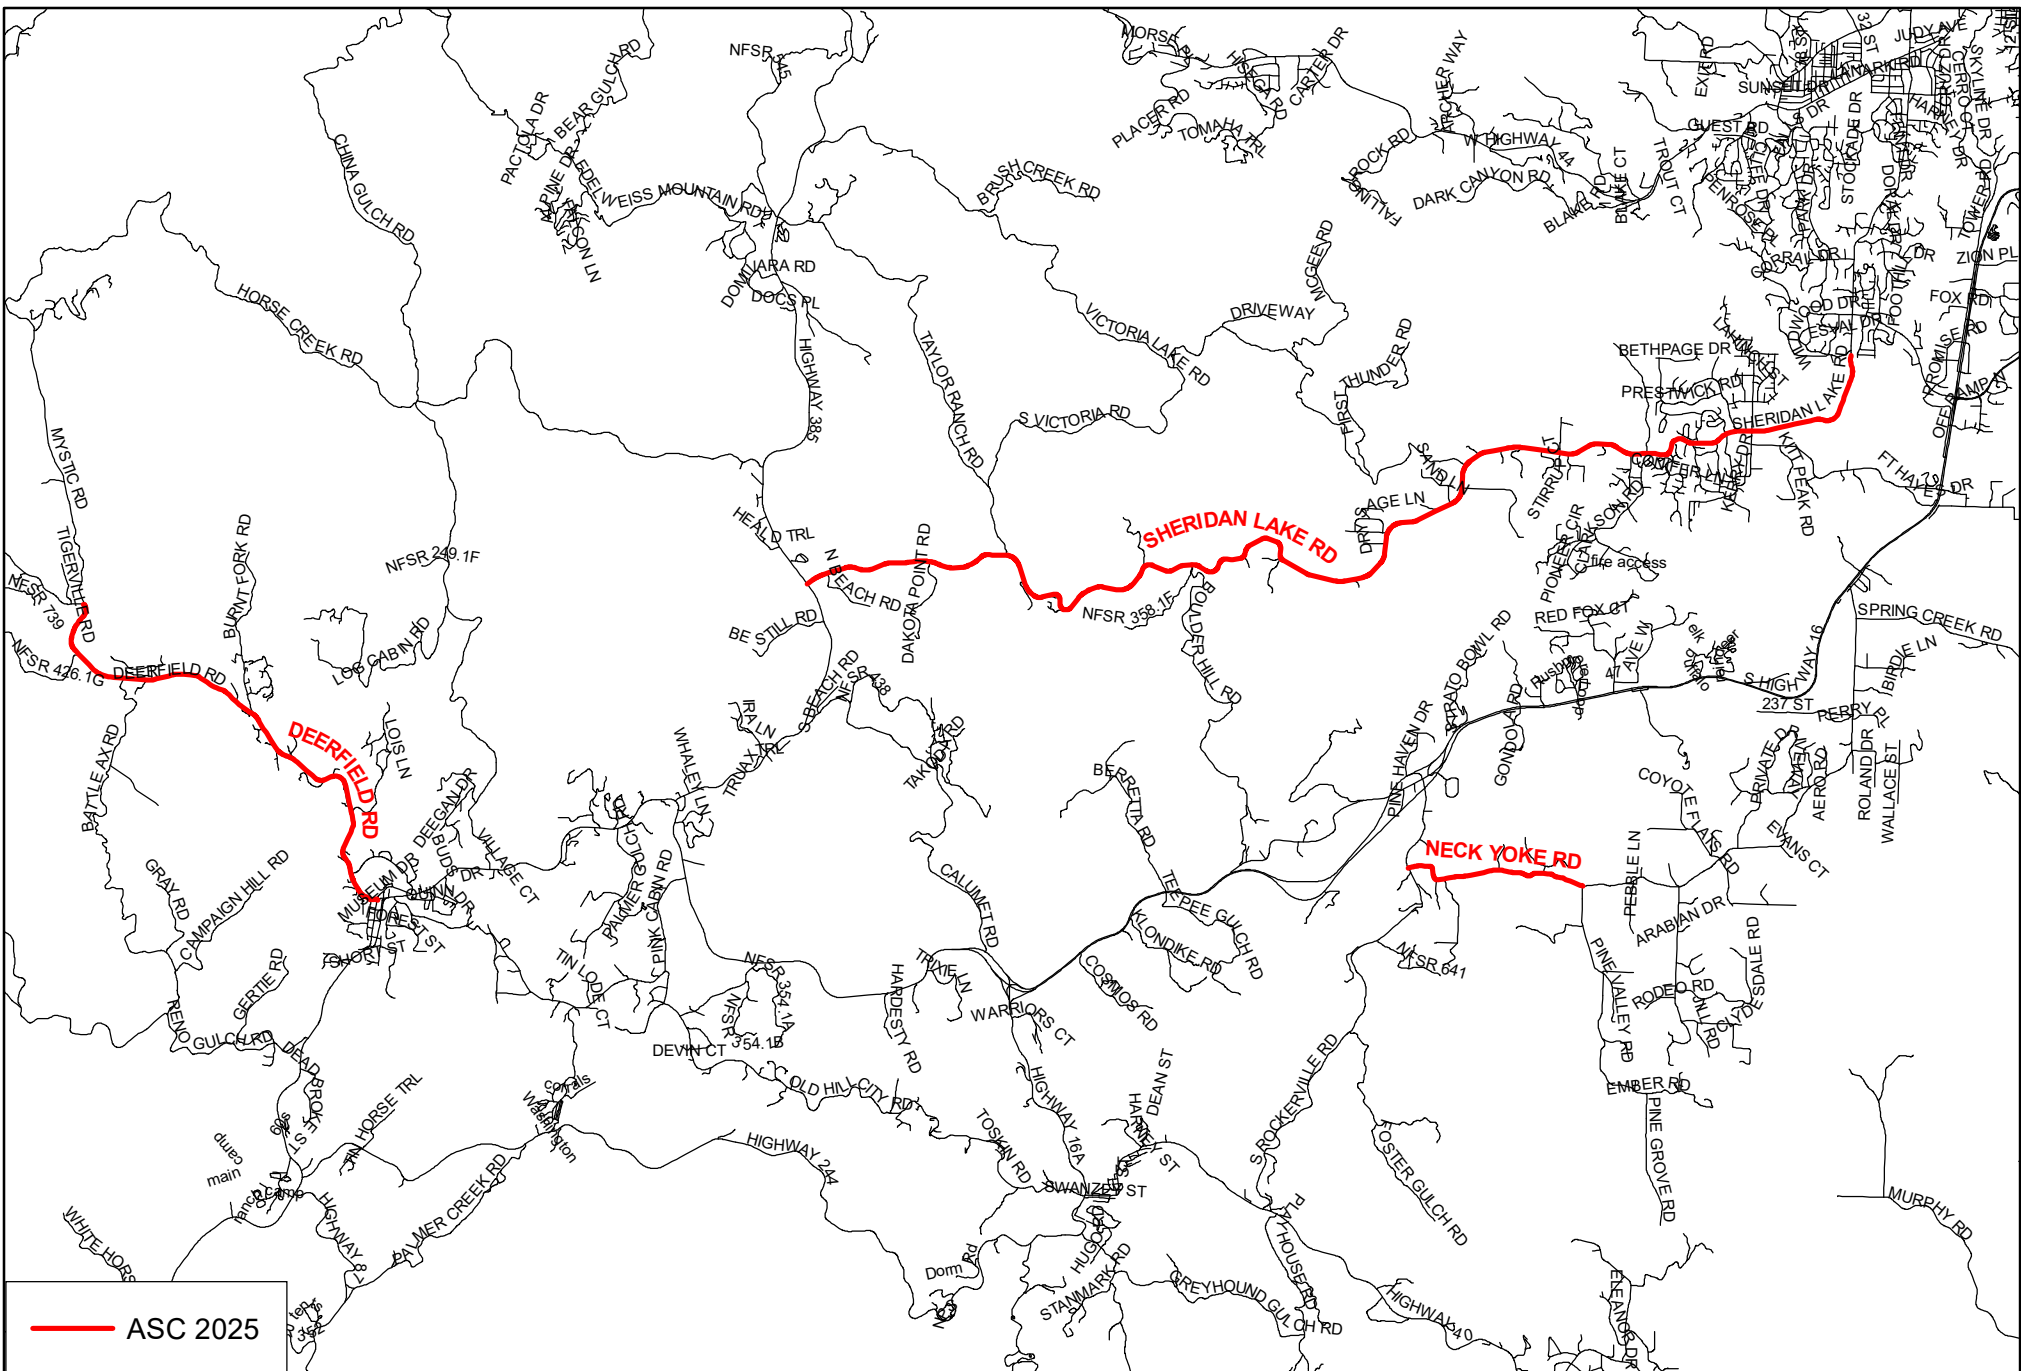

— ASC 2025

PENNINGTON COUNTY HIGHWAY DEPT.  
3601 CAMBELL STREET  
RAPID CITY, SD 57701  
(605) 394-2166

*ASC 2025 (All Areas)*

DRAWN BY: ER

2/18/2025

SCALE: 1in = 11.28 mi

PENNINGTON COUNTY HIGHWAY DEPT.  
 3601 CAMBELL STREET  
 RAPID CITY, SD 57701  
 (605) 394-2166

*ASC 2025 (Area 1)*

DRAWN BY: ER                      2/18/2025                      SCALE: 1in = 2 mi

PENNINGTON COUNTY HIGHWAY DEPT.  
 3601 CAMBELL STREET  
 RAPID CITY, SD 57701  
 (605) 394-2166

ASC 2025 (Area 2)

DRAWN BY: ER 2/11/2025

SCALE: 1 in = 0.5 mi

 ASC 2025

PENNINGTON COUNTY HIGHWAY DEPT.  
 3601 CAMBELL STREET  
 RAPID CITY, SD 57701  
 (605) 394-2166

*ASC 2025 (Area 3)*

DRAWN BY: ER

2/11/2025

SCALE: 1in = 1.79 mi

— ASC 2025

PENNINGTON COUNTY HIGHWAY DEPT.  
 3601 CAMBELL STREET  
 RAPID CITY, SD 57701  
 (605) 394-2166

*ASC 2025 (Area 4)*

DRAWN BY: ER

2/11/2025

SCALE: 1in = 1.04 mi