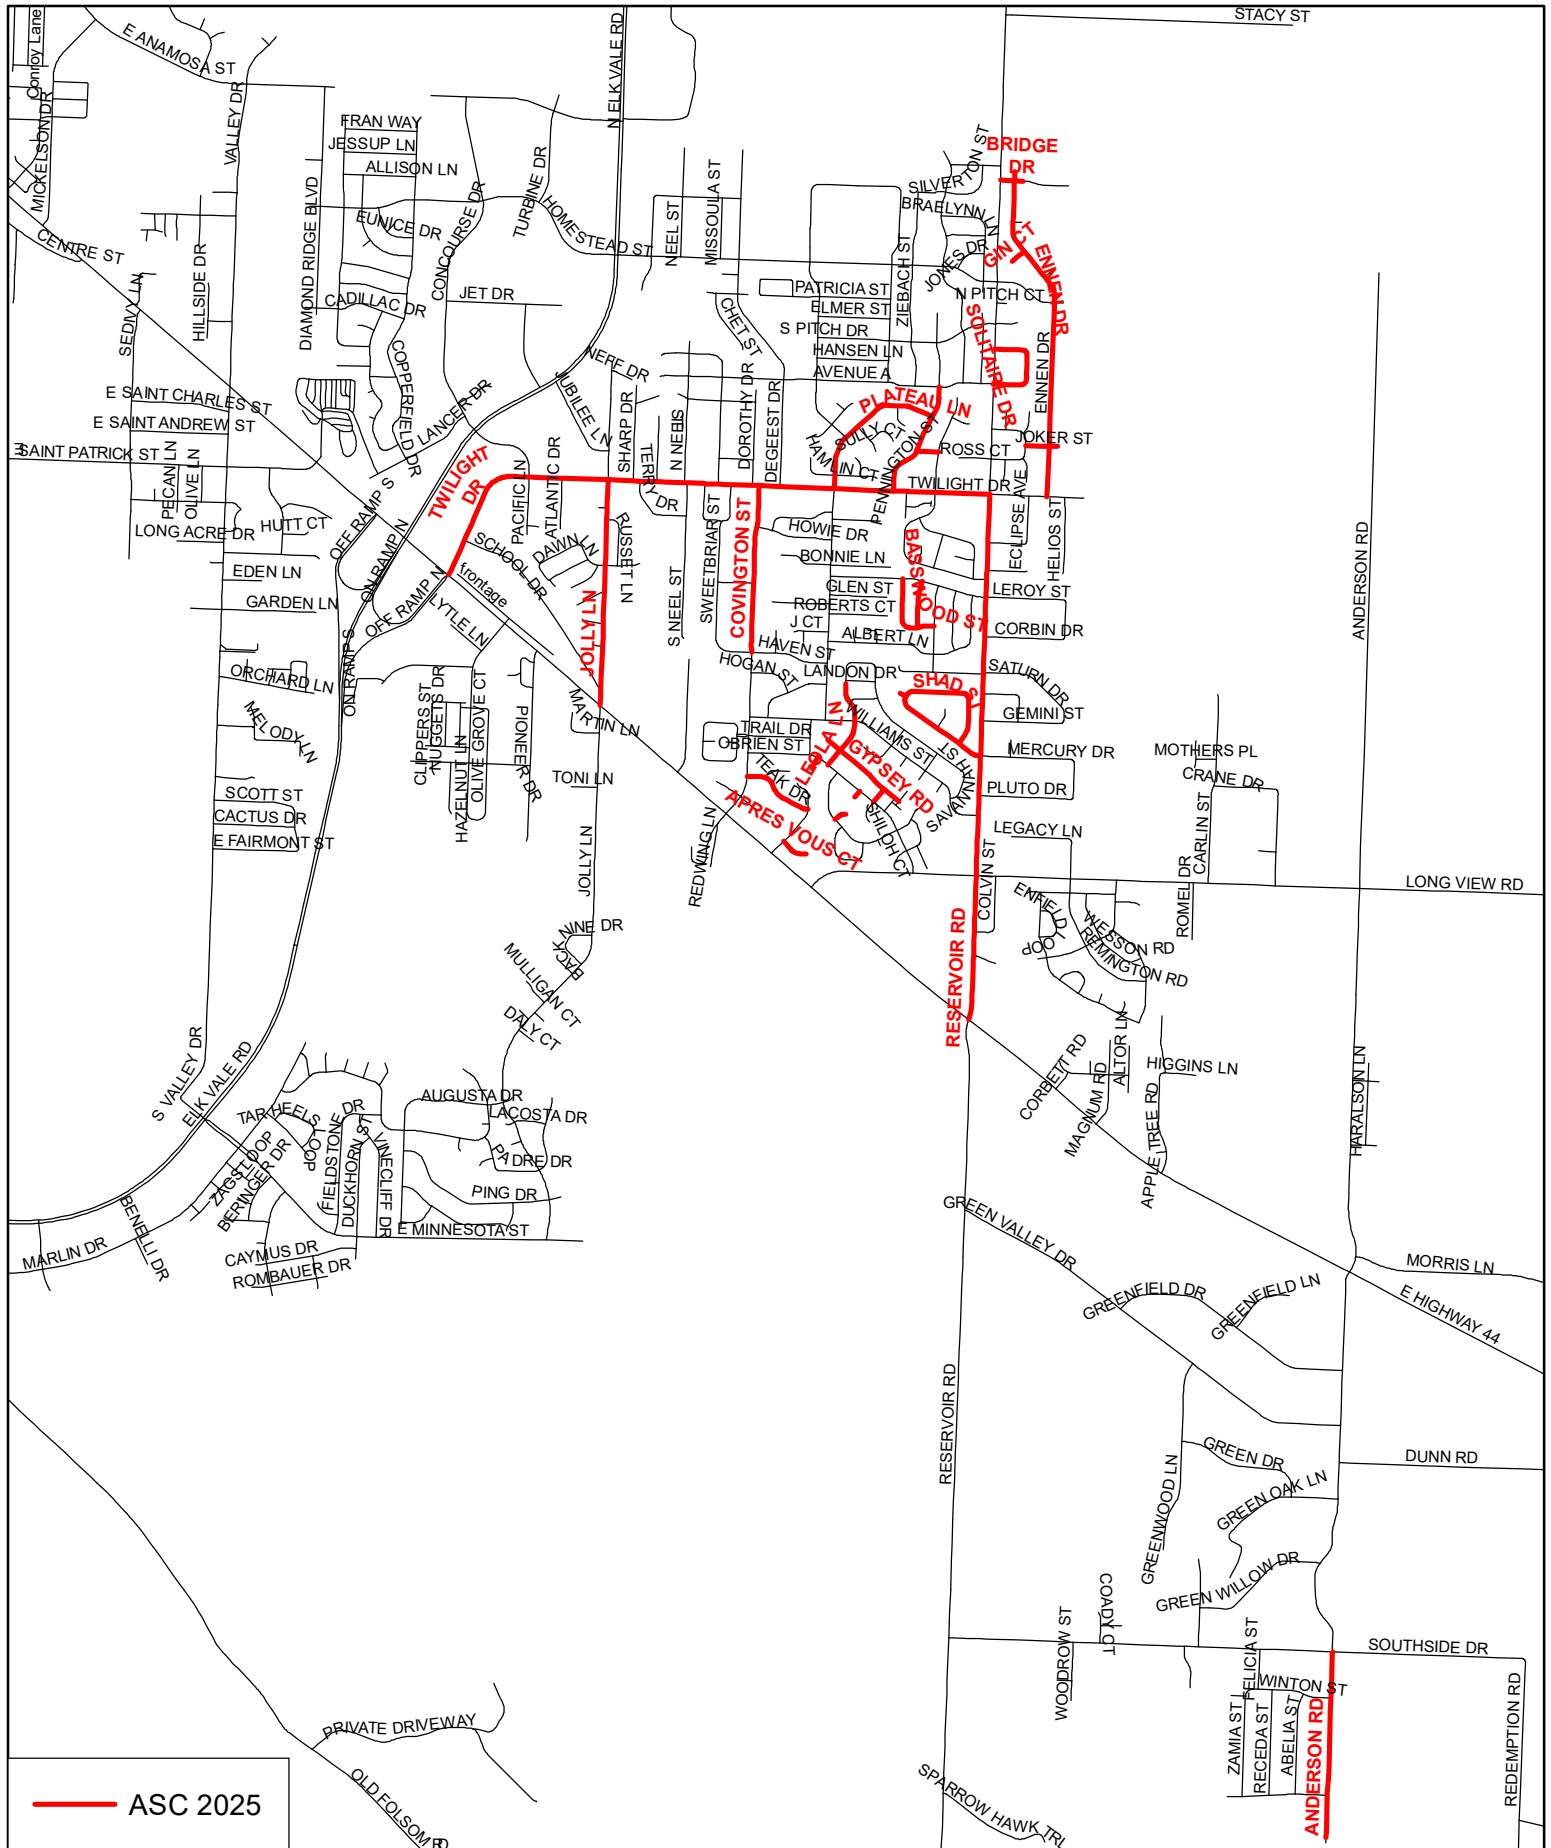

— ASC 2025

PENNINGTON COUNTY HIGHWAY DEPT.  
3601 CAMBELL STREET  
RAPID CITY, SD 57701  
(605) 394-2166

*ASC 2025 (All Areas)*

DRAWN BY: ER

2/18/2025

SCALE: 1in = 11.28 mi

PENNINGTON COUNTY HIGHWAY DEPT.  
 3601 CAMBELL STREET  
 RAPID CITY, SD 57701  
 (605) 394-2166

*ASC 2025 (Area 1)*

DRAWN BY: ER                      2/18/2025                      SCALE: 1in = 2 mi

PENNINGTON COUNTY HIGHWAY DEPT.  
 3601 CAMBELL STREET  
 RAPID CITY, SD 57701  
 (605) 394-2166

ASC 2025 (Area 2)

DRAWN BY: ER 2/11/2025

SCALE: 1 in = 0.5 mi

 ASC 2025

PENNINGTON COUNTY HIGHWAY DEPT.  
 3601 CAMBELL STREET  
 RAPID CITY, SD 57701  
 (605) 394-2166

*ASC 2025 (Area 3)*

DRAWN BY: ER

2/11/2025

SCALE: 1in = 1.79 mi

— ASC 2025

PENNINGTON COUNTY HIGHWAY DEPT.  
 3601 CAMBELL STREET  
 RAPID CITY, SD 57701  
 (605) 394-2166

*ASC 2025 (Area 4)*

DRAWN BY: ER

2/11/2025

SCALE: 1in = 1.04 mi