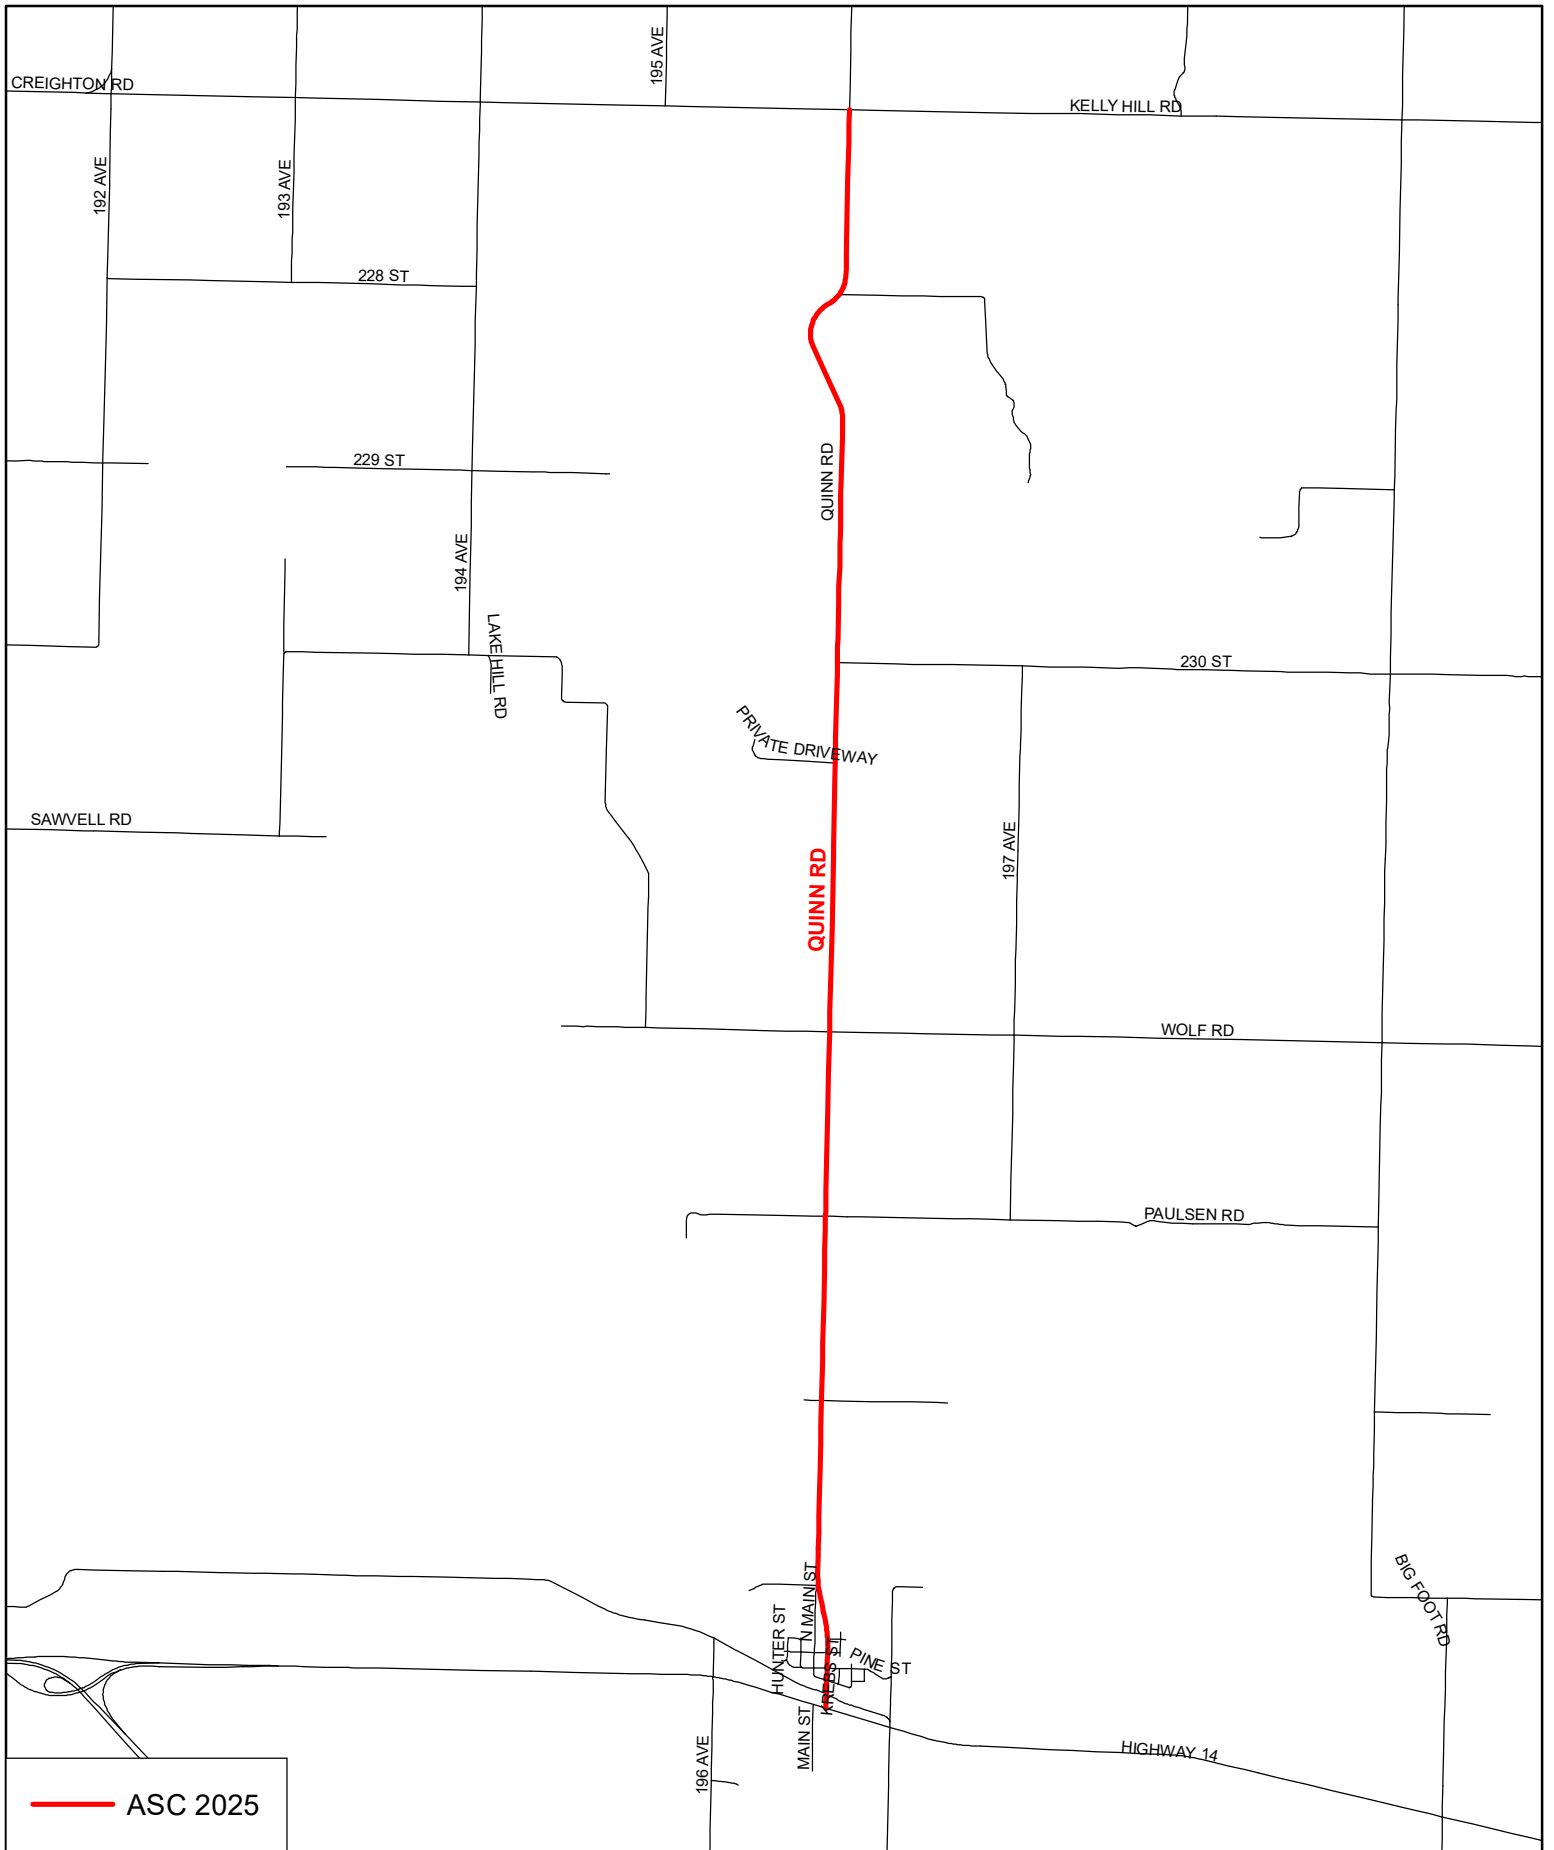

— ASC 2025

PENNINGTON COUNTY HIGHWAY DEPT.  
3601 CAMBELL STREET  
RAPID CITY, SD 57701  
(605) 394-2166

*ASC 2025 (All Areas)*

DRAWN BY: ER

2/18/2025

SCALE: 1in = 11.28 mi

PENNINGTON COUNTY HIGHWAY DEPT.  
 3601 CAMBELL STREET  
 RAPID CITY, SD 57701  
 (605) 394-2166

*ASC 2025 (Area 1)*

DRAWN BY: ER                      2/18/2025                      SCALE: 1in = 2 mi

PENNINGTON COUNTY HIGHWAY DEPT.  
 3601 CAMBELL STREET  
 RAPID CITY, SD 57701  
 (605) 394-2166

ASC 2025 (Area 2)

DRAWN BY: ER 2/11/2025

SCALE: 1 in = 0.5 mi

 ASC 2025

PENNINGTON COUNTY HIGHWAY DEPT.  
 3601 CAMBELL STREET  
 RAPID CITY, SD 57701  
 (605) 394-2166

*ASC 2025 (Area 3)*

DRAWN BY: ER

2/11/2025

SCALE: 1in = 1.79 mi

— ASC 2025

PENNINGTON COUNTY HIGHWAY DEPT.  
 3601 CAMBELL STREET  
 RAPID CITY, SD 57701  
 (605) 394-2166

*ASC 2025 (Area 4)*

DRAWN BY: ER

2/11/2025

SCALE: 1in = 1.04 mi