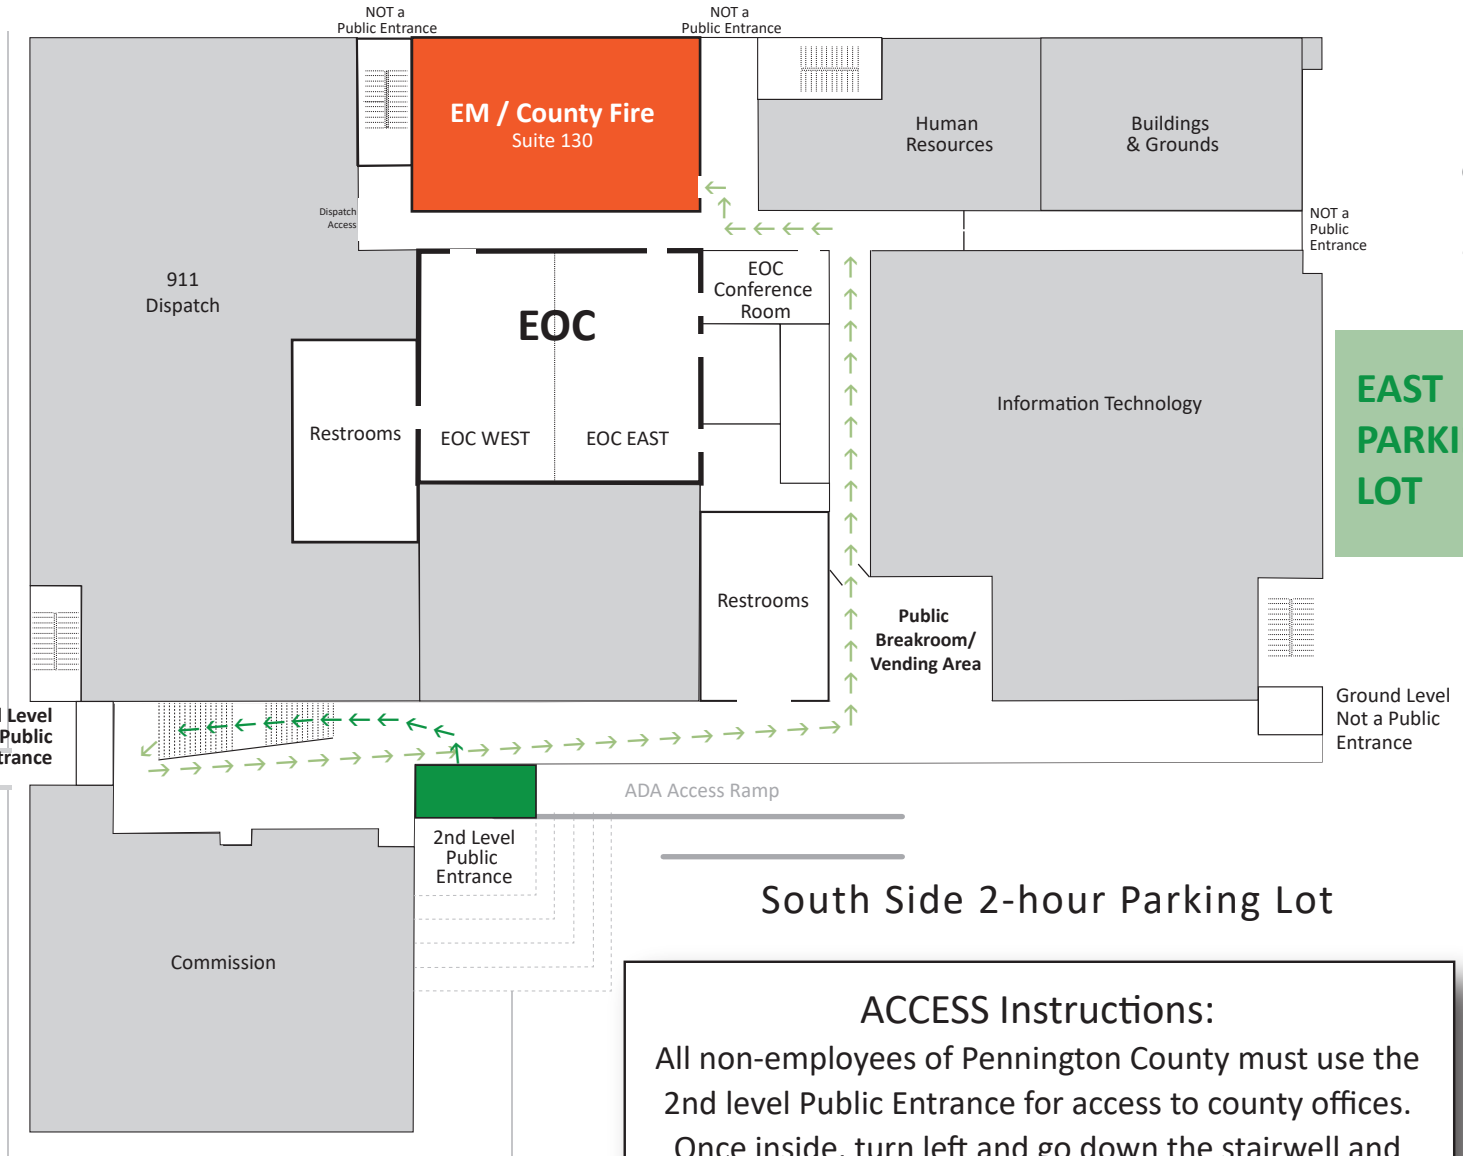

# Pennington County Emergency Management

605-394-2185, 130 Kansas City Street, #130A, Rapid City, SD 57701

Located on the Ground Level of the Pennington County Administration Building

St. Joseph Street

2nd Street

1st Street

ADA Access Ramp

South Side 2-hour Parking Lot

Kansas City Street

**ACCESS Instructions:**  
All non-employees of Pennington County must use the 2nd level Public Entrance for access to county offices. Once inside, turn left and go down the stairwell and go down the stairs and follow the signs to the EM Office.